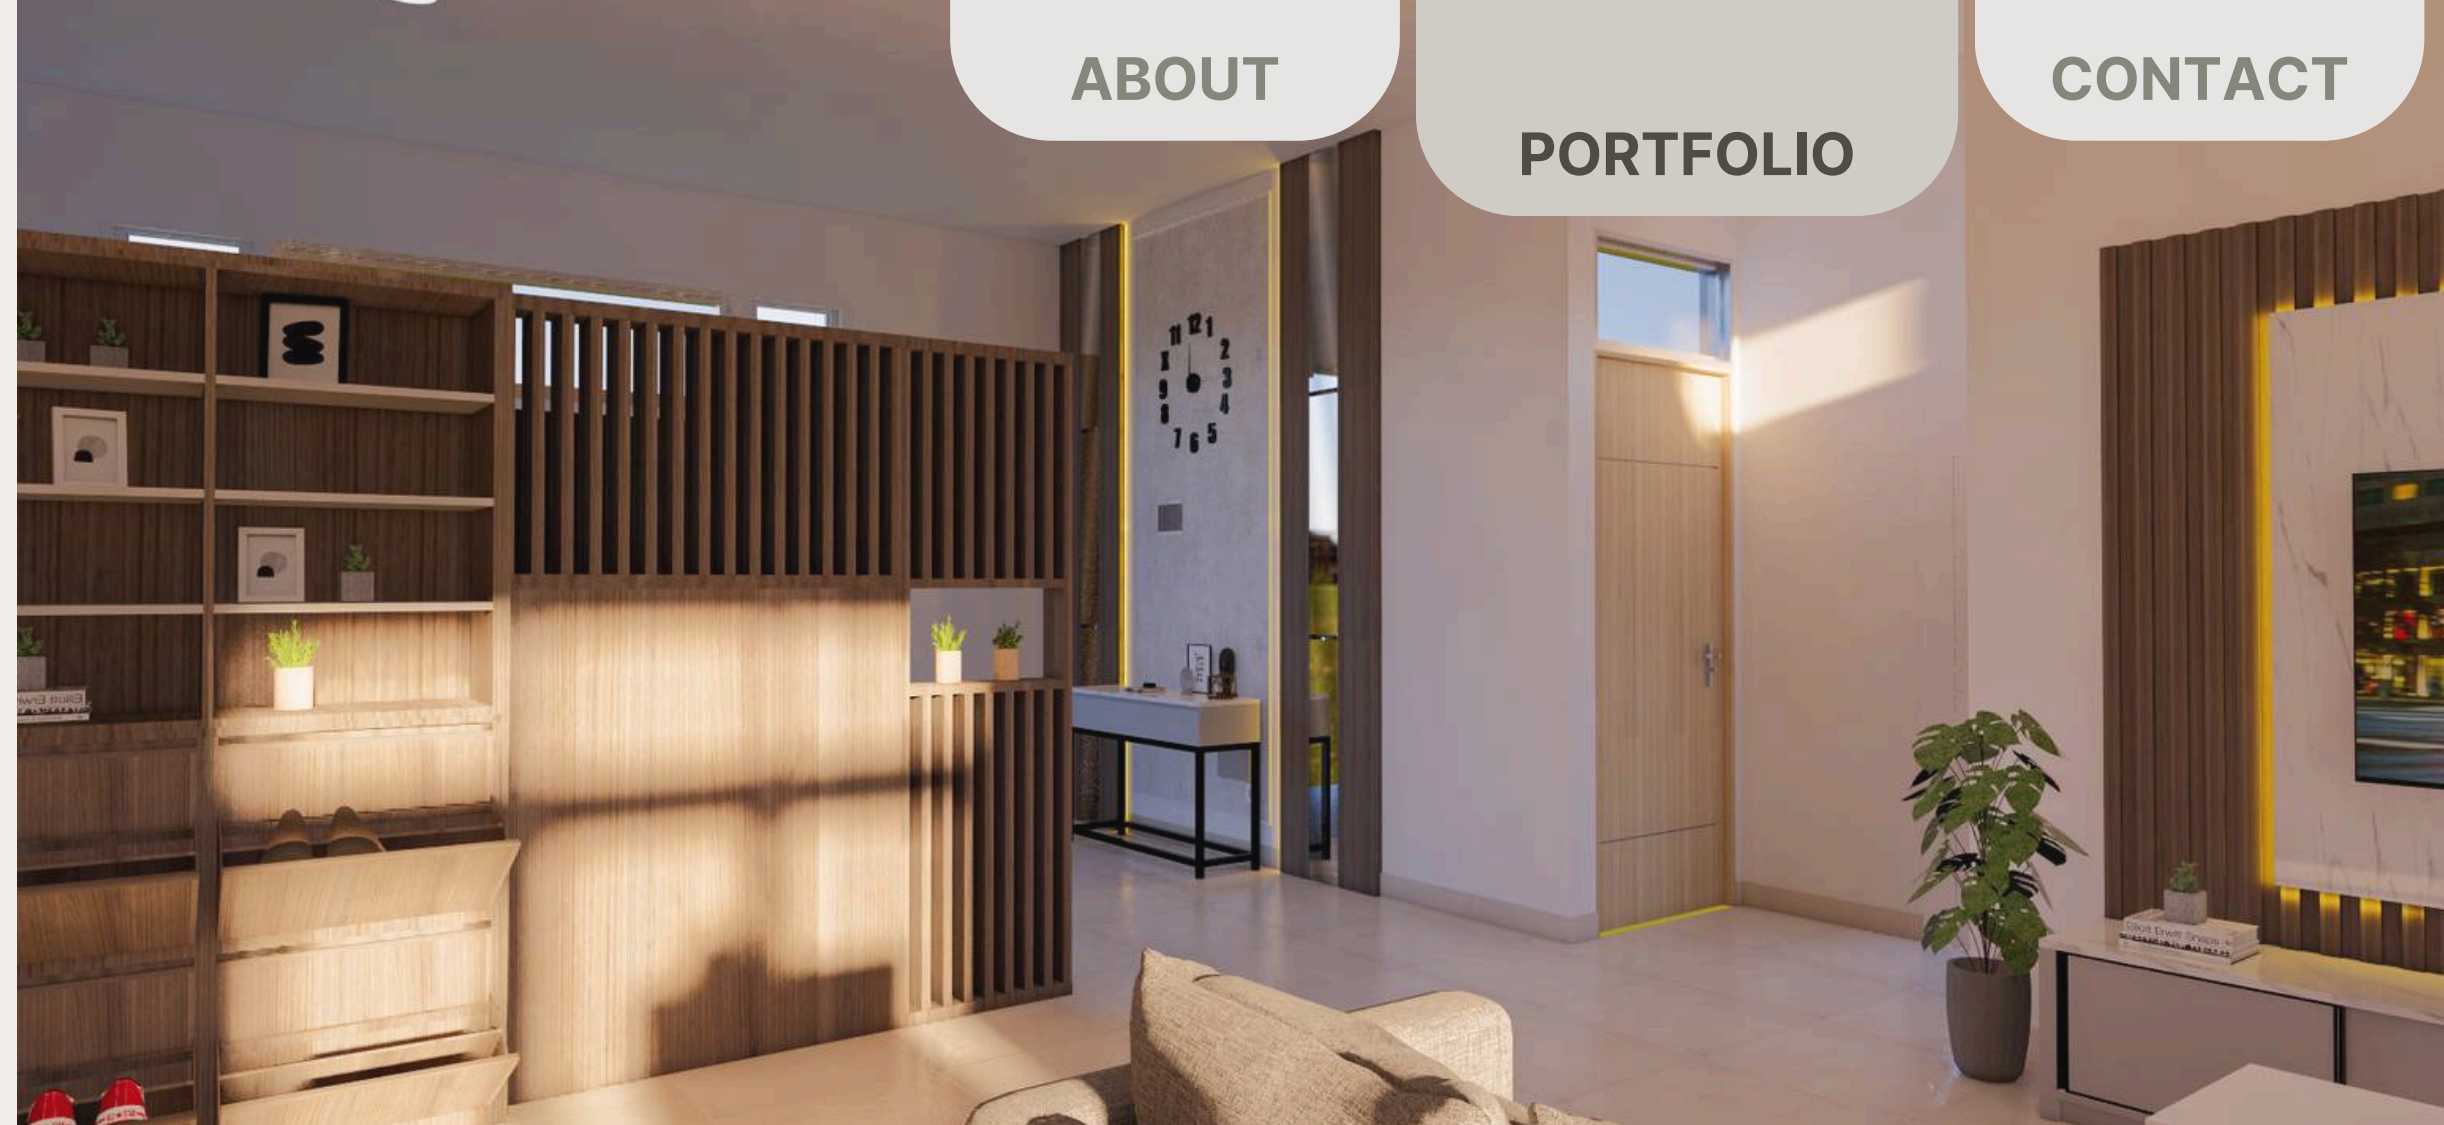

LIVING ROOM

Residential

Project : Living room & Dining Room Mrs.VT

Location : Semarang, Indonesia

Year : November, 2023

Status : Installed

Inovating the living room by modern minimalist design with clean lines and neutral colors. With open layout design create a spacious environment.