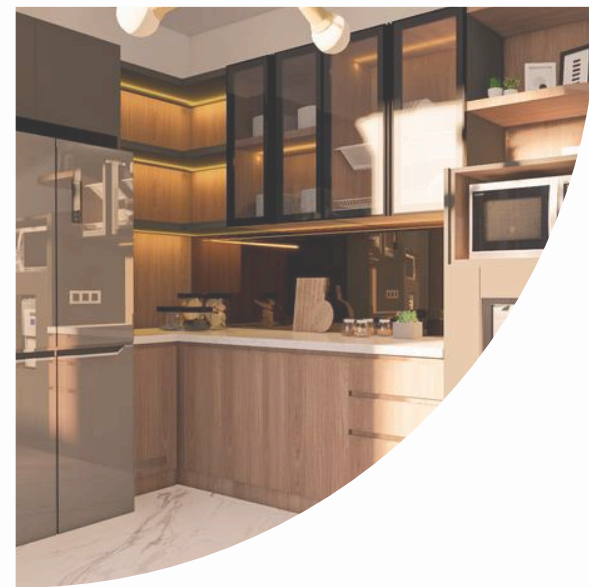

PORTFOLIO
INTERIOR DESIGN

2023 - 2024

NATALIA SANTIKA