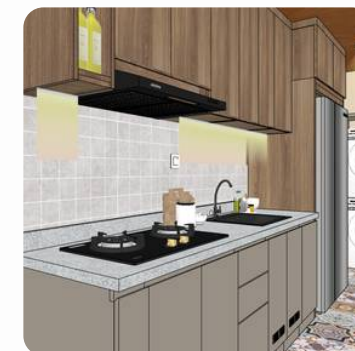

House Mrs. N
Semarang, Indonesia
2024

Kitchen and Living Room Mr.DN
Yogyakarta, Indonesia
2024

KITCHEN SET

Residential

Project : Kitchen Set Mr. B
Location : Semarang, Indonesia
Year : June, 2023
Status : Installed

Status : Production

This room features a contemporary open-plan layout that seamlessly integrates the living area, dining space, and kitchen. The modern design is highlighted by sleek furniture, warm wood accents, and strategic lighting that creates a cozy ambiance.

KITCHEN

Residential

Project : Kitchen Mr.DN
Location : Semarang, Indonesia
Year : June, 2024
Status : Installed

The kitchen features elegant wooden accents, which create a warm and inviting atmosphere. Soft ambient lighting highlighting the natural wood tones and enhancing the overall ambiance.