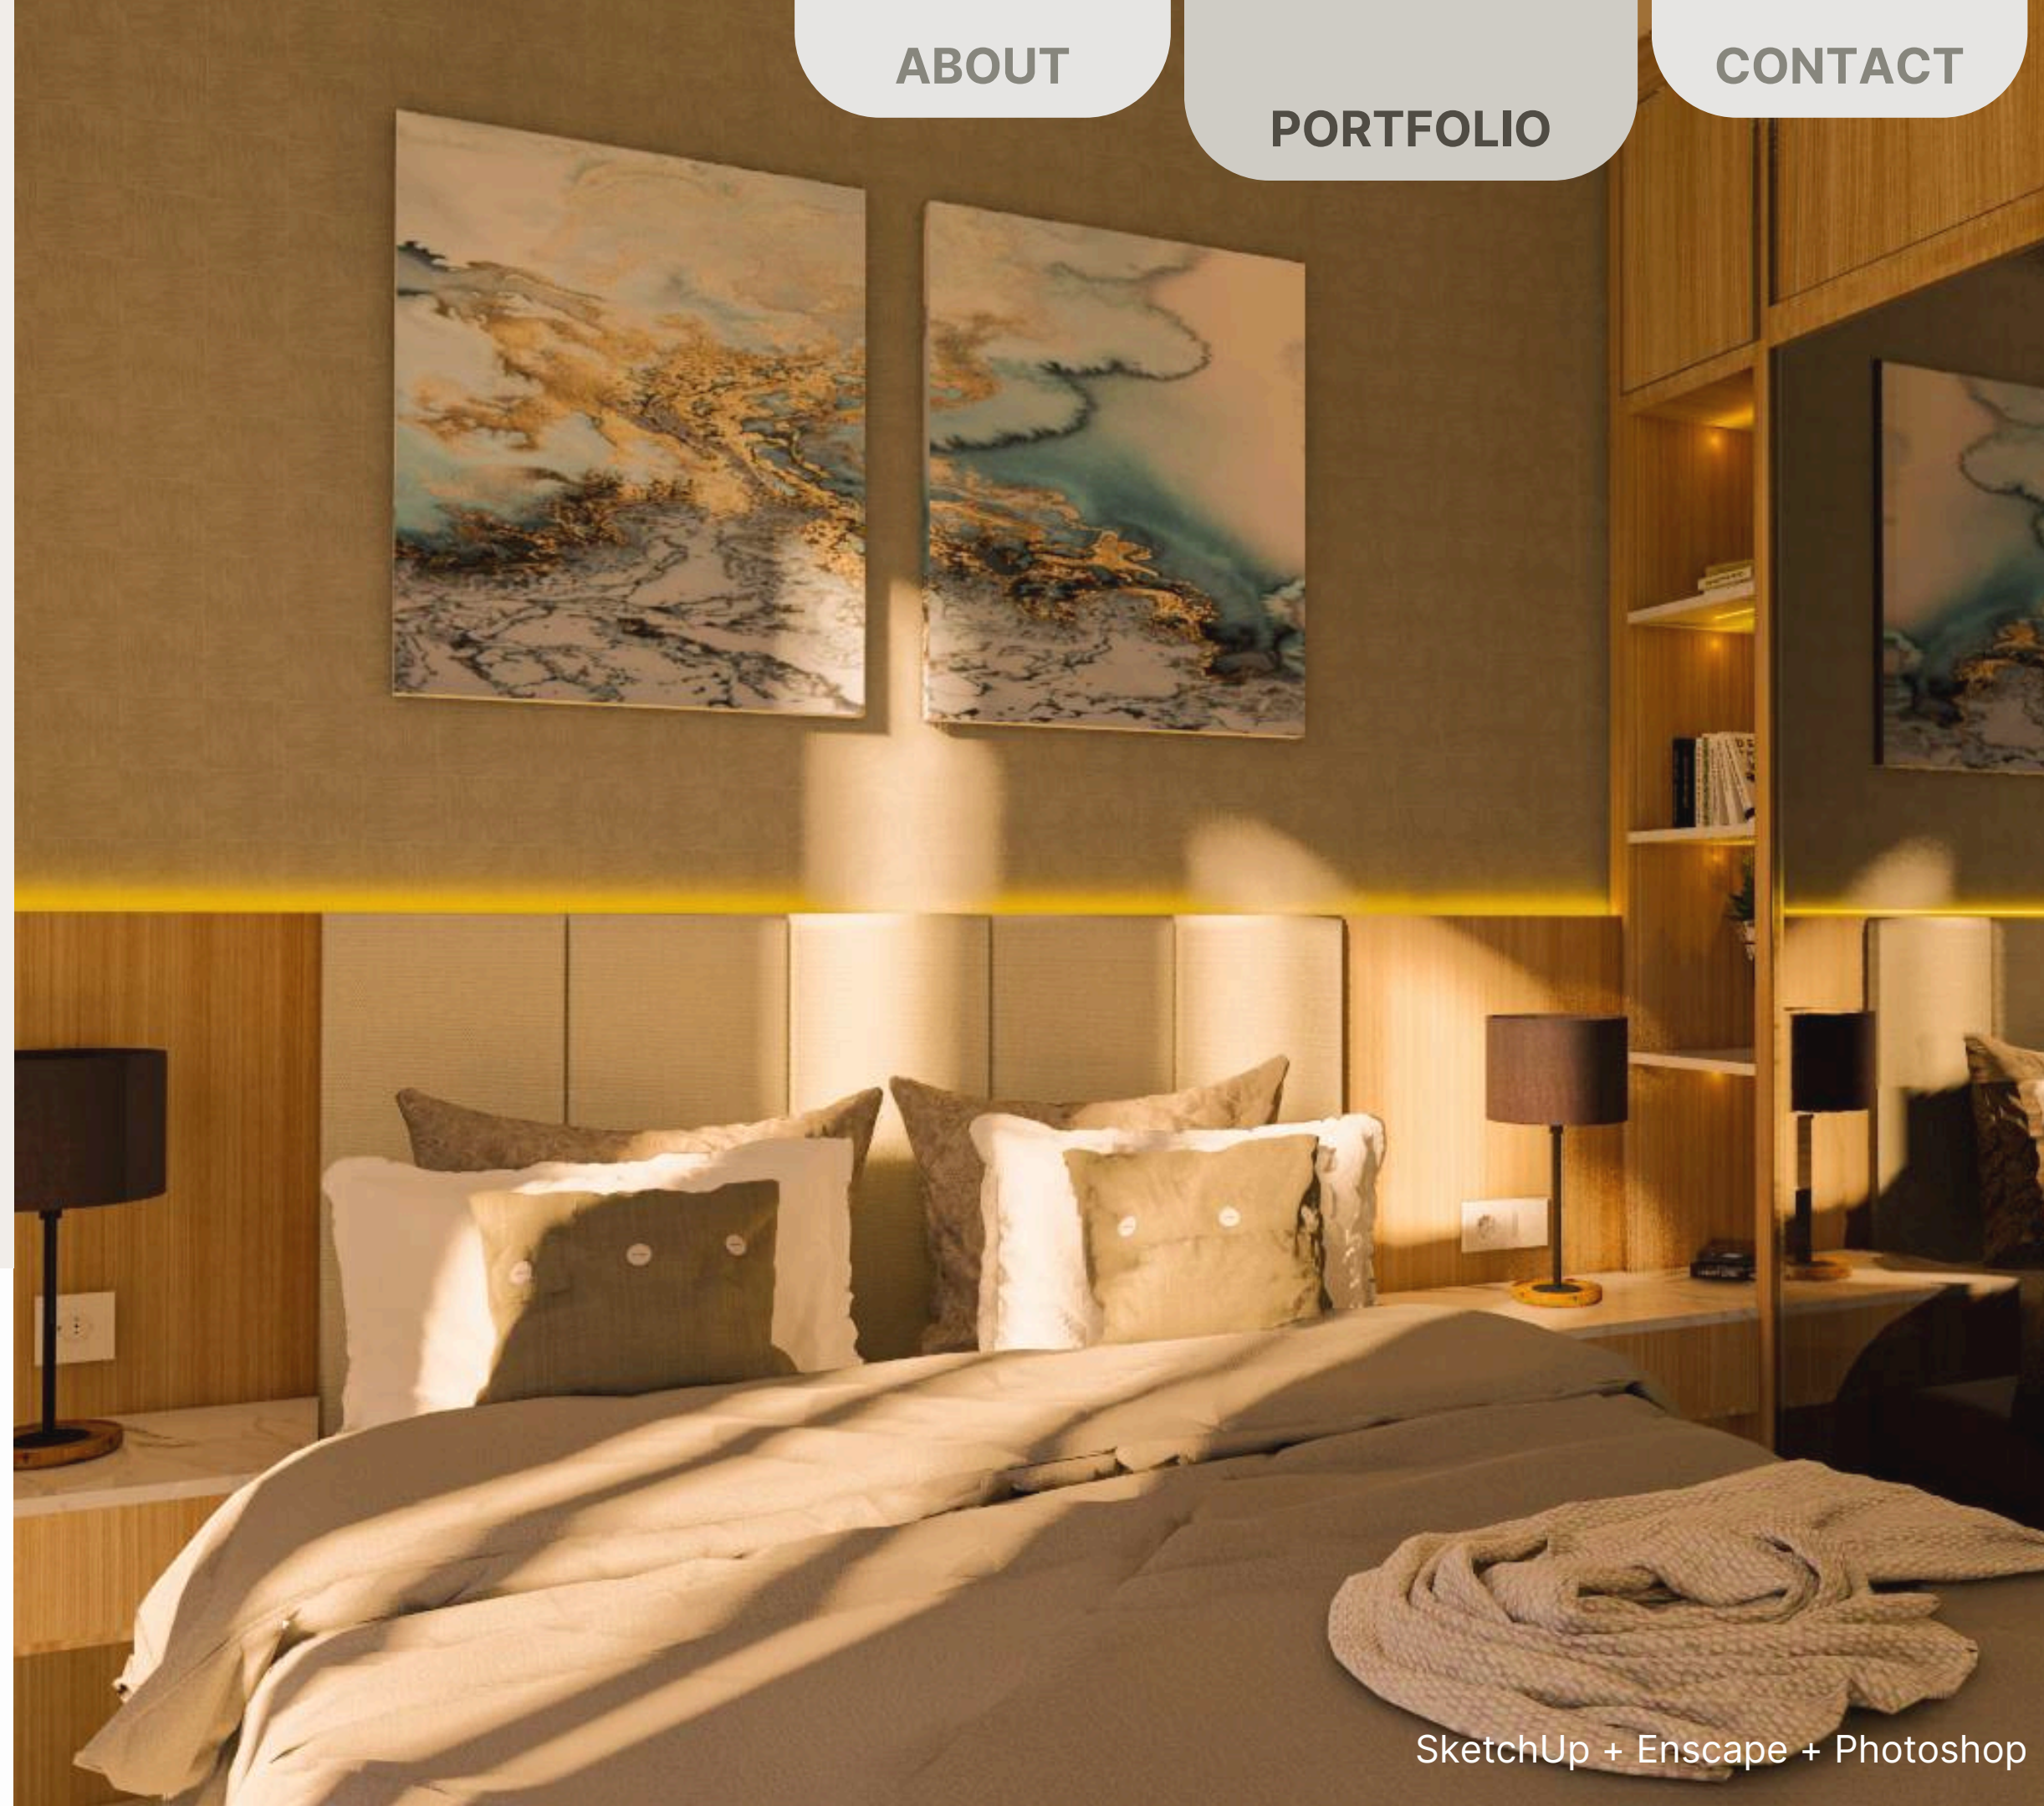

ABOUT

PORTFOLIO

CONTACT

SketchUp + Enscape + Photoshop

BEDROOM

Residential

Project : Bedroom Mr.A
Location : Semarang, Indonesia
Year : December, 2023
Status : Installed

This bedroom features a modern design with a warm color palette and minimalist furniture. The large mirrored wardrobe add an elegance and a sense of spaciousness to the room.