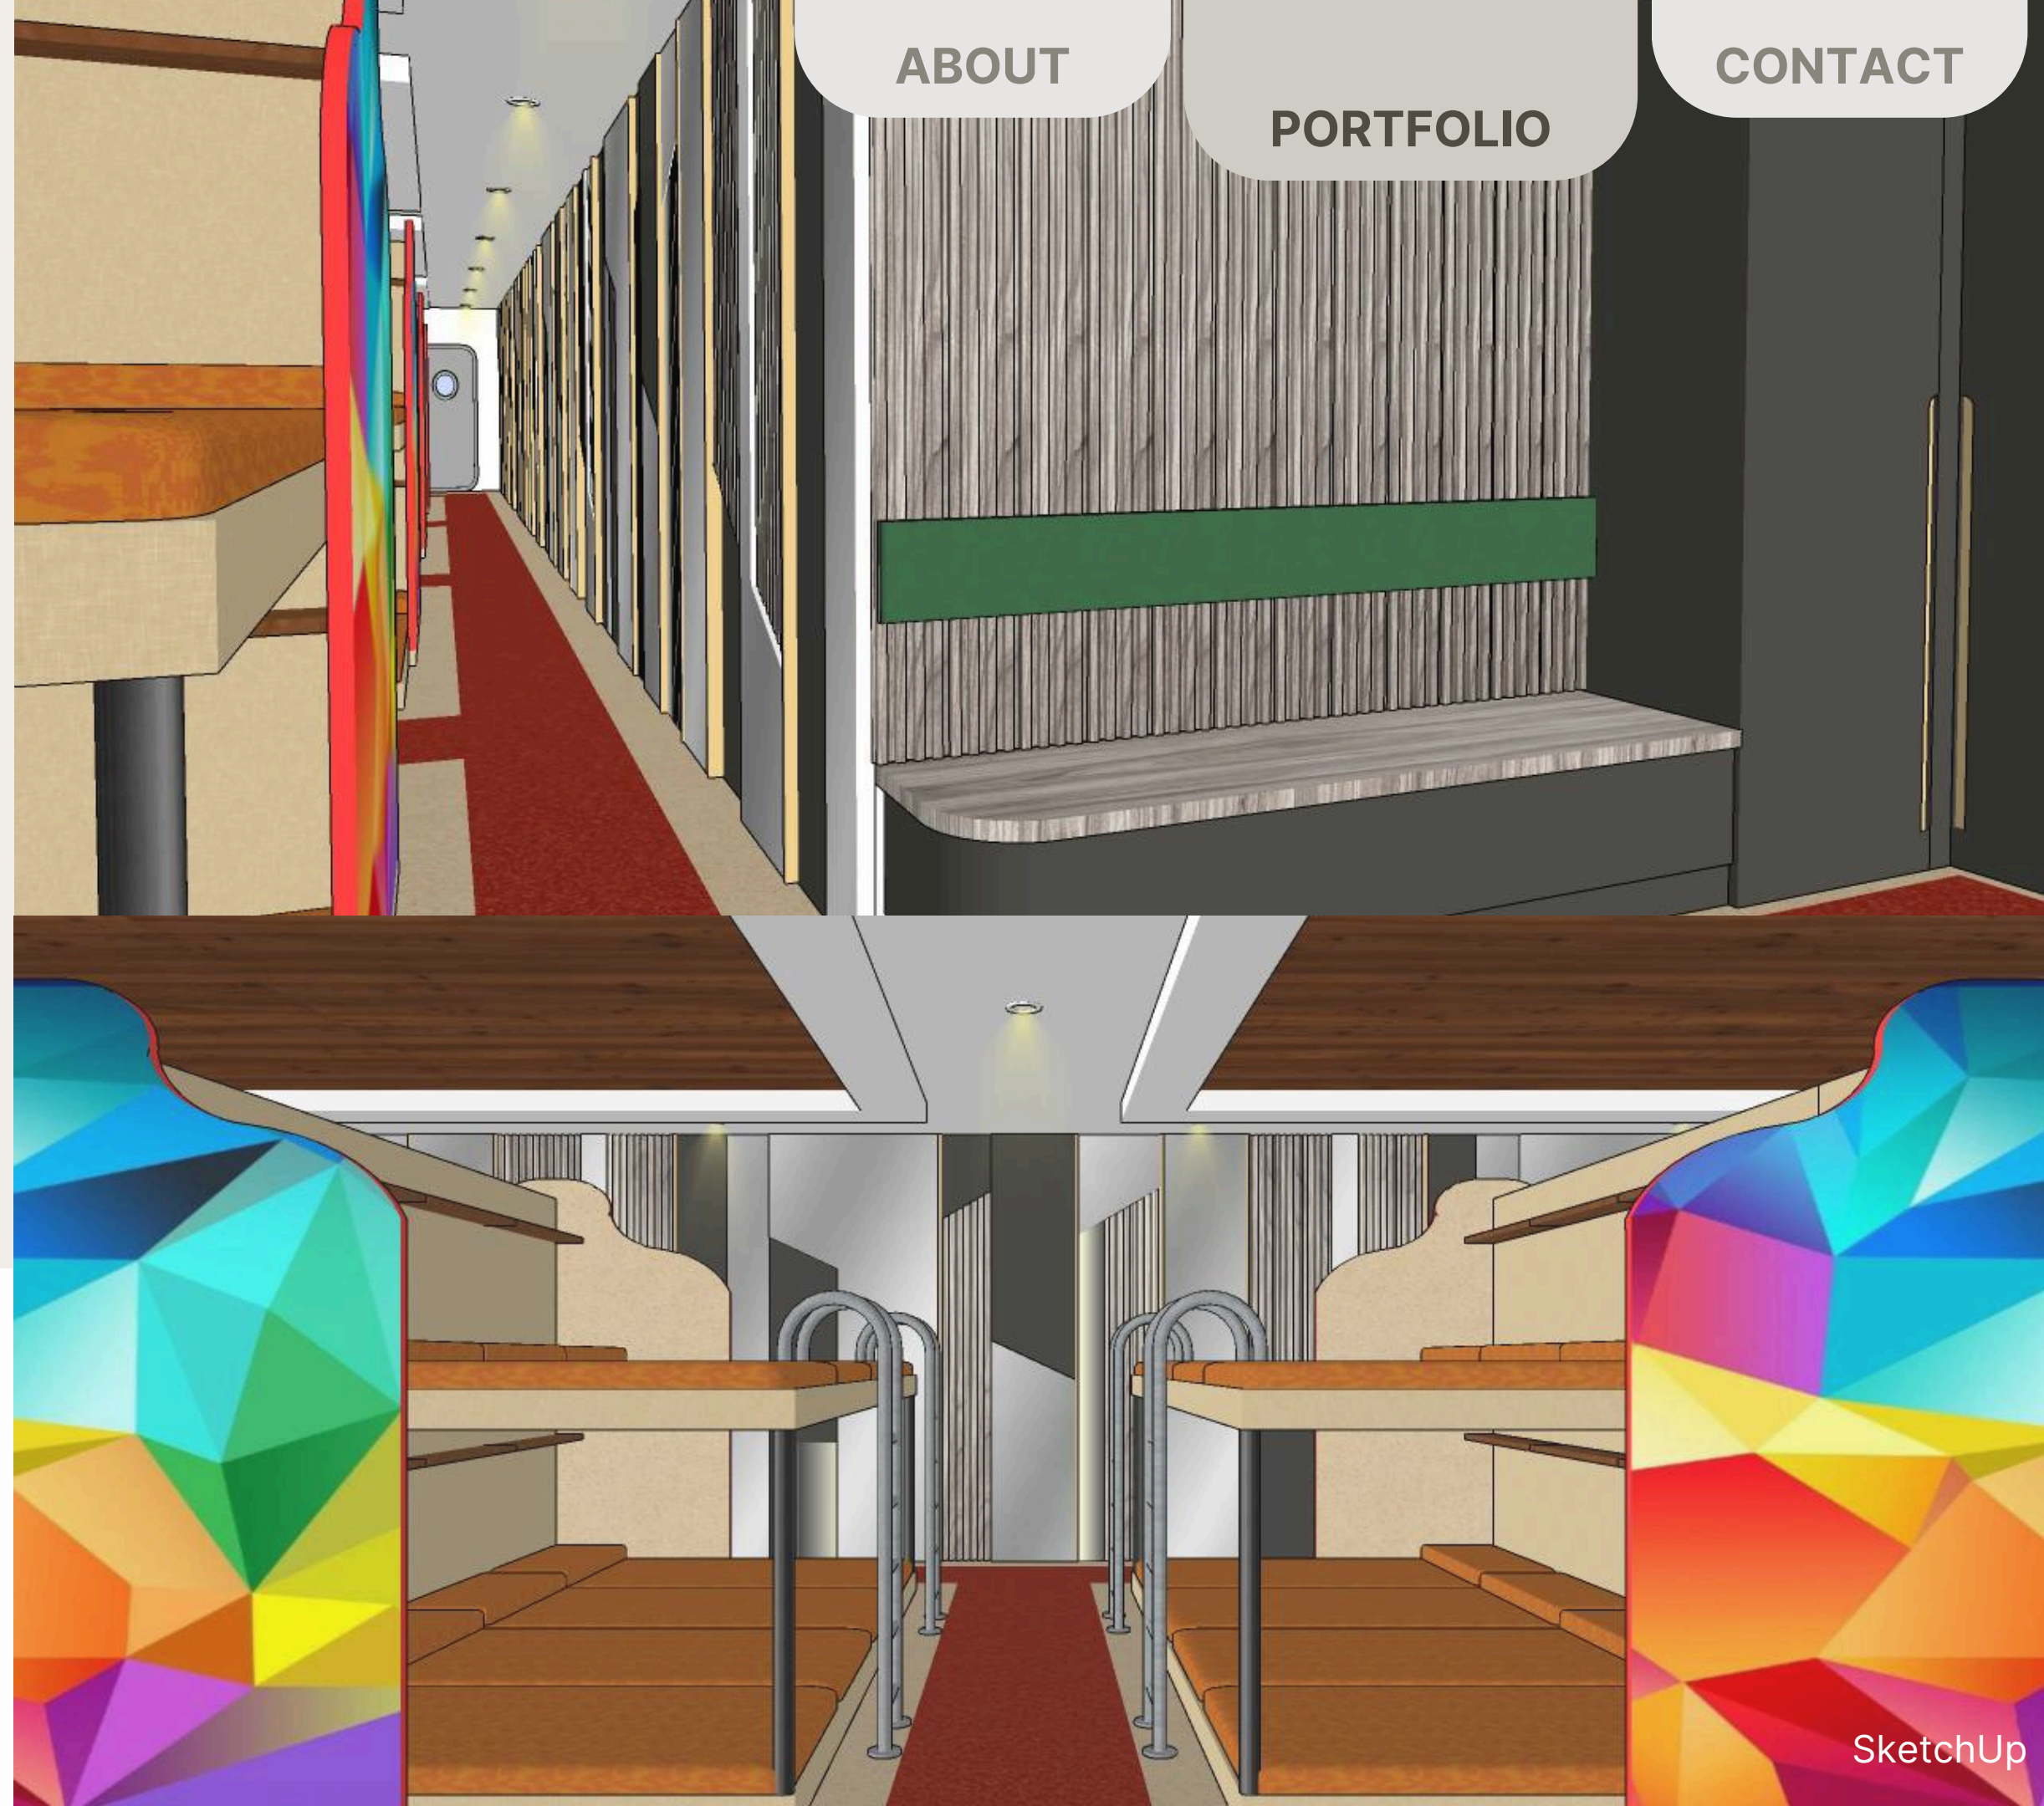

ABOUT

PORTFOLIO

CONTACT