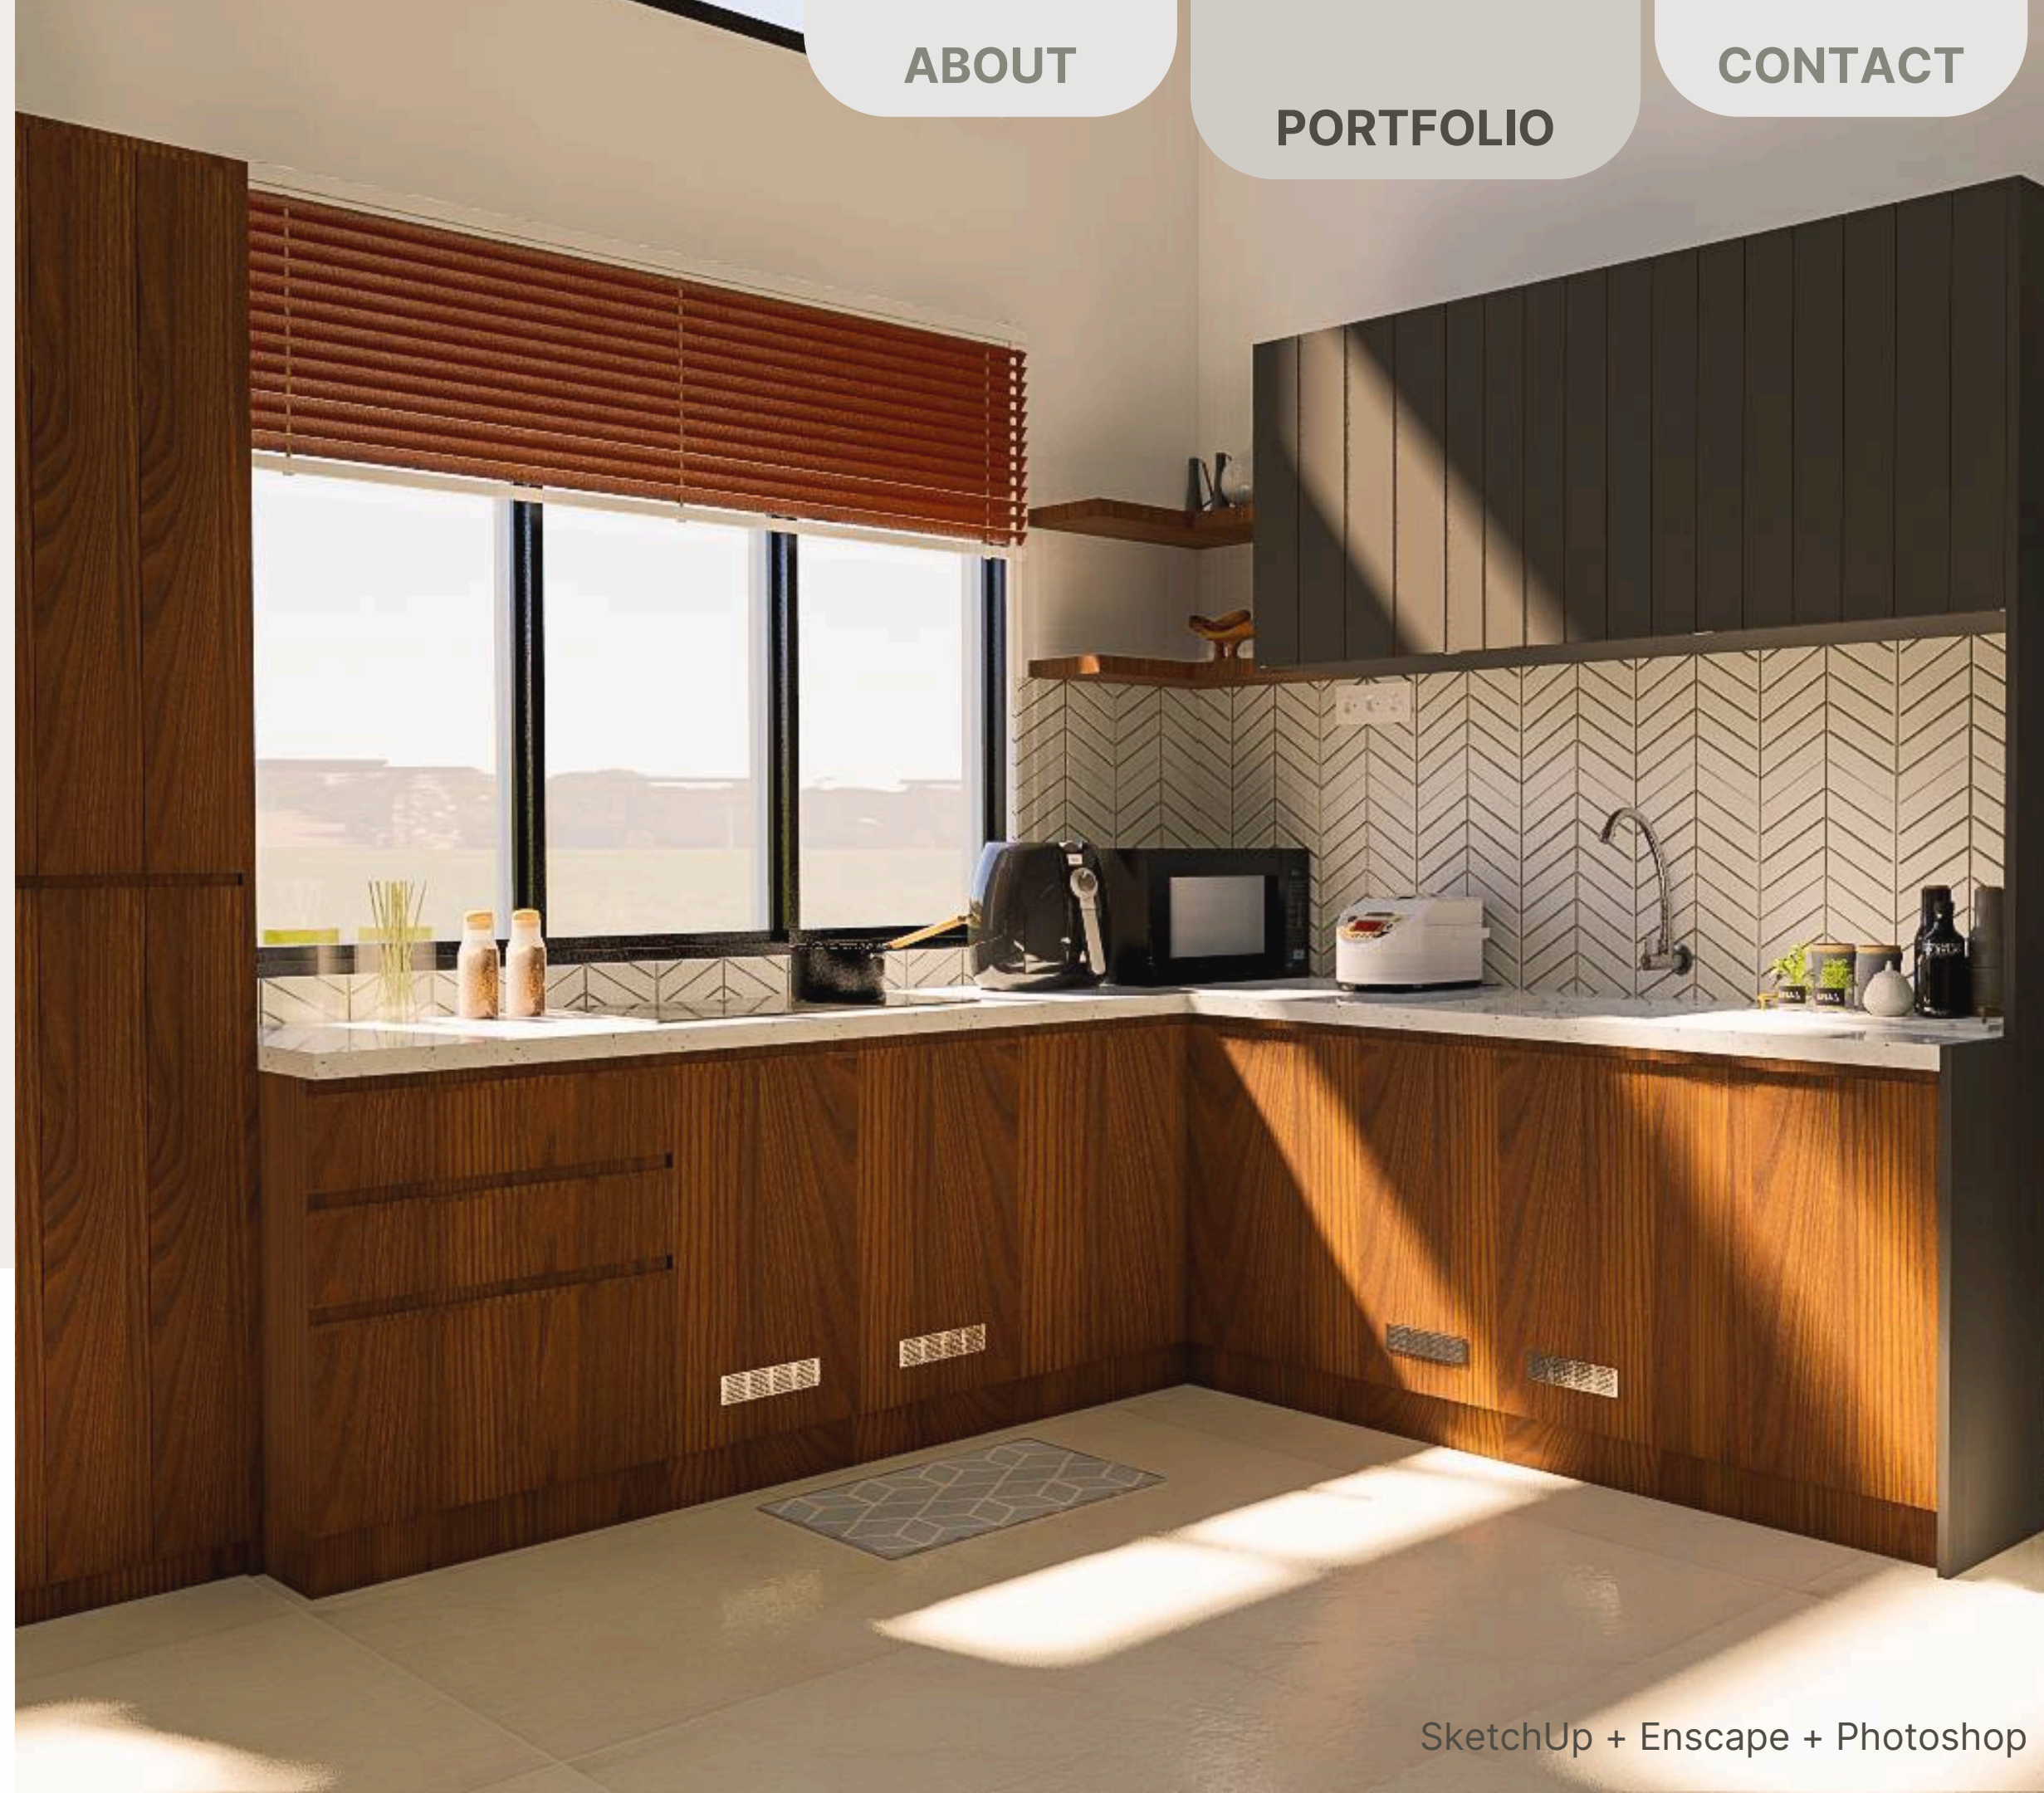

ABOUT

PORTFOLIO

CONTACT